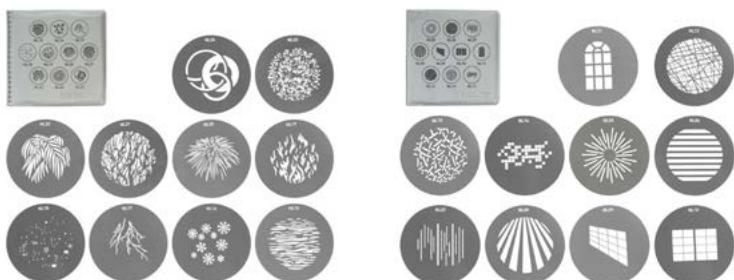

NANLITE

Nanlite Mix Panel 150

Nanlux FL-35 Fresnel Lens

Projection Attachment for Bowens Mount with 19° Lens

FM Mount Projection Attachment GOBO Set

LIGHTINGS | Continuous

NANLITE

Grid Parabolic Softbox 120cm